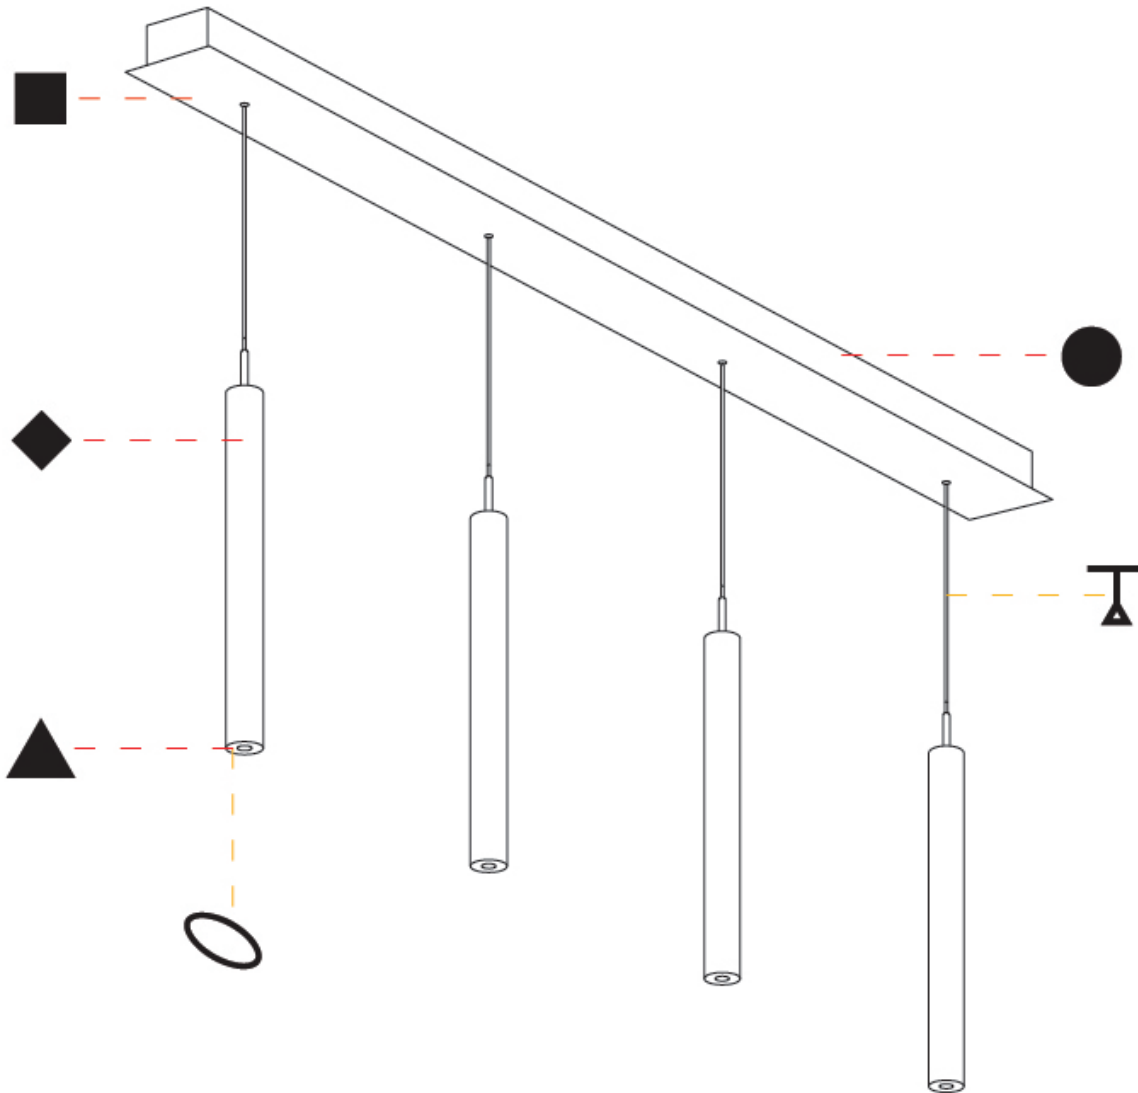

G-MINI CHANNEL HANGOVER SUSPENSION

A300619-

PROJECT	_____
TYPE	_____
SPECIFIER	_____
QUANTITY	_____
DATE	_____