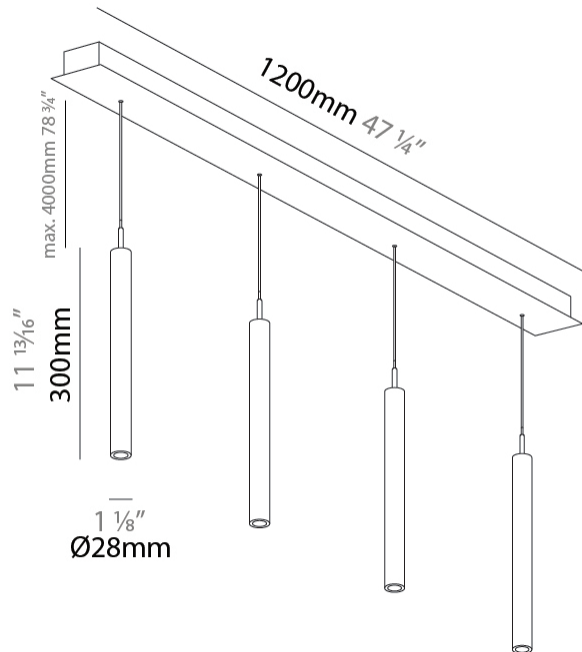

GENERAL

Series: G-Mini Channel
Subseries: G-Mini Channel Hangover
Partner: Prolicht
Division: Architectural
Installation: Suspension
Product Type: Clusters
Mounting Location: Ceiling
Light Distribution: Direct

PHYSICAL

Shape: Cylinder
Diameter (mm): 28
Diameter (in): 1 1/8
Length (mm): 1200
Length (in): 47 1/4
Height (mm): 300
Height (in): 11 13/16
Diffuser: Shine Ring - NOR / OPL / YEL / ORA / RED / BLU / GRN
Fixture Finish: SSR / BKV / CWI / CRY / HAB / UFT / ITA / RUA / FTG / MYG / LOD / PUS / FRO / FUP / KIA / POP / BLS / SPG / MEY / GOH / CHC / COM / ABZ / JAG / OBR / MOS / ROR
Accent Finish: NOF / COP / MIR / SSS
Fixture Material: Extruded Aluminum / Steel
Cable Details: 2000mm/78 3/4" / 4000mm/157 1/2" - Cable, Black, Green, Orange, Red, White

ELECTRICAL

Lamp Type: LED (Zhaga Standard)
Input Wattage (W): 26
Total Output Wattage (W): 23.7
Dimming: Tri-Mode (Non-Dimming and Phase Dimming (120Vac only) and 0-10V Dimming)
Driver Included: Yes
Driver Location: Integrated
Driver Type: Constant Current - Universal
Driver Class: Class 2
Input Voltage (V): 120 - 277

LED

Color Temperature (°K): 2700 / 3000 / 3500 / 4000
Max. Delivered Lumen (lm): 1546 / 1615 / 1705 / 1751
Nominal Lumen (lm): 1840 / 1949 / 2057 / 2112
CRI: >90 CRI
Lamp Life (hrs): 50000

OPTICAL

Beam Angle: 20 / 26 / 56

RATINGS AND CERTIFICATIONS

Certified By: Certified for North American Standards
IP rating: IP20